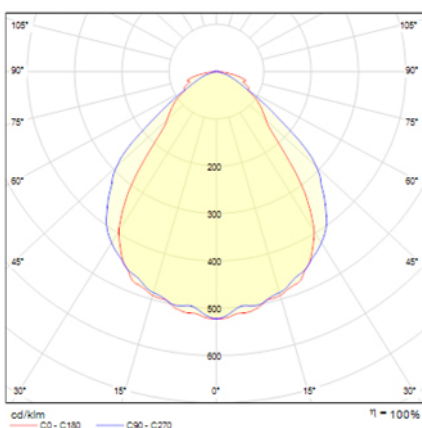

Technical datasheet

STYLO

UNE 60598-2-22

230V 50/60Hz

IP 42 IK 04

Reference	Lumens	Duration	Lamp	Battery	Power	Operation mode
S-60L	60	1	LED 0,25W	Ni-Cd 3.6V/300mAh	1,9	Non Maintained

Emergency Lighting. STYLO. S-60L Made by Normalux. Lumens 60 lm. Duration 1 h. Type of operation Non Maintained. Type of installation Surface Mounting. Source of light Led. Battery Ni-Cd 3.6V/300mAh. IP 42. IK 04. Version Standard. Finish White. Cover Transparent. Housing made of Self-Extinguishing ABS+PC. Power 230V 50/60Hz. Dimensions 252 x 100 x 40. Manufactured as per regulation UNE 60598-2-22.

Isolux Curve

Measurements