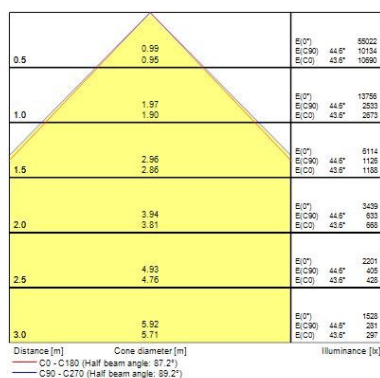

Start Highbay

START Highbay IP65 1-10V 26000lm 865 WB
0039352

Lifetime data

Lifespan L70 B50	54000
Lifespan L80 B50	54000
Lifespan L90 B50	54000
Lifespan L90 B10	50000

Physical data

Housing colour	Black
IP rating	IP65
IK rating	IK08
Diffuser finish	Transparent
Diffuser material	PC Polycarbonate
Nominal Product Length (mm)	339
Nominal Product Width (mm)	339
Nominal Product Height (mm)	194
Nominal Product Diameter (mm)	339
Weight (kg)	3.7

Packaging

Single packaging type	Carton
Product EAN number	5410288393520
Packaging single length / height (cm)	40.0
Packaging single width (cm)	40.0
Packaging single depth (cm)	18.7
DUN14 (outer)	05410288393520
Units per outer package	1
Packaging outer length / height (cm)	40.0
Packaging outer width (cm)	40.0
Packaging outer depth (cm)	18.7

Safety data

Optimal operating condition (°C)	-30-50

PHOTOMETRY