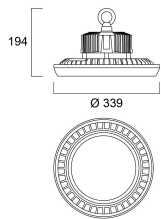

Start Highbay

START Highbay IP65 1-10V 26000lm 865 WB
0039352

Lifetime data

Lifespan L70 B50	54000
Lifespan L80 B50	54000
Lifespan L90 B50	54000
Lifespan L90 B10	50000

Physical data

Housing colour	Black
IP rating	IP65
IK rating	IK08
Diffuser finish	Transparent
Diffuser material	PC Polycarbonate
Nominal Product Length (mm)	339
Nominal Product Width (mm)	339
Nominal Product Height (mm)	194
Nominal Product Diameter (mm)	339
Weight (kg)	3.7

Packaging

Single packaging type	Carton
Product EAN number	5410288393520
Packaging single length / height (cm)	40.0
Packaging single width (cm)	40.0
Packaging single depth (cm)	18.7
DUN14 (outer)	05410288393520
Units per outer package	1
Packaging outer length / height (cm)	40.0
Packaging outer width (cm)	40.0
Packaging outer depth (cm)	18.7

Safety data

Optimal operating condition (°C)	-30-50
----------------------------------	--------

PHOTOMETRY

Start Highbay START Highbay IP65 1-10V 26000lm 865 WB 0039352

TECHNICAL DRAWINGS

Start Highbay

START Highbay IP65 1-10V 26000lm 865 WB
0039352