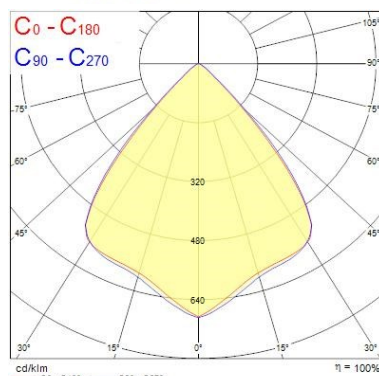

Start Highbay START Highbay IP65 1-10V 26000lm 865 WB 0039352

TECHNICAL DRAWINGS