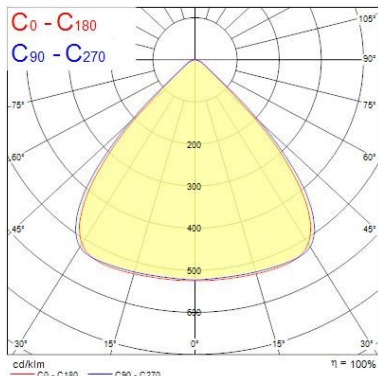

Start Highbay START Highbay IP65 1-10V 26000lm 865 WB 0039352

TECHNICAL DRAWINGS