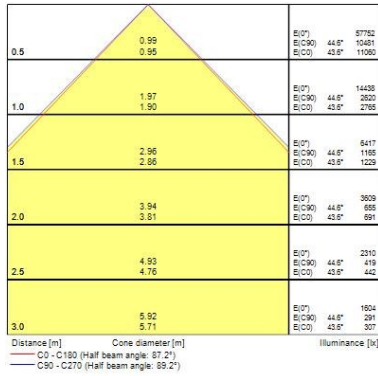

Start Highbay START Highbay IP65 1-10V 26000lm 865 WB 0039352

TECHNICAL DRAWINGS