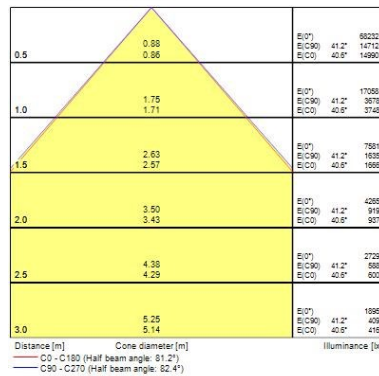

Start Highbay START Highbay IP65 1-10V 26000lm 865 WB 0039352

TECHNICAL DRAWINGS