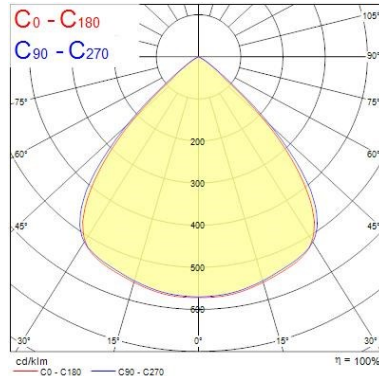

Start Highbay START Highbay IP65 1-10V 26000lm 865 WB 0039352

TECHNICAL DRAWINGS