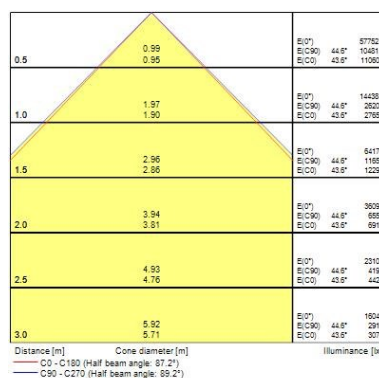

Start Highbay

START Highbay IP65 1-10V 26000lm 865 WB
0039352

Lifetime data

Lifespan L70 B50	54000
Lifespan L80 B50	54000
Lifespan L90 B50	54000
Lifespan L90 B10	50000

Physical data

Housing colour	Black
IP rating	IP65
IK rating	IK08
Diffuser finish	Transparent
Diffuser material	PC Polycarbonate
Nominal Product Length (mm)	339
Nominal Product Width (mm)	339
Nominal Product Height (mm)	194
Nominal Product Diameter (mm)	339
Weight (kg)	3.7

Packaging

Single packaging type	Carton
Product EAN number	5410288393520
Packaging single length / height (cm)	40.0
Packaging single width (cm)	40.0
Packaging single depth (cm)	18.7
DUN14 (outer)	05410288393520
Units per outer package	1
Packaging outer length / height (cm)	40.0
Packaging outer width (cm)	40.0
Packaging outer depth (cm)	18.7

Safety data

Optimal operating condition (°C)	-30-50

PHOTOMETRY