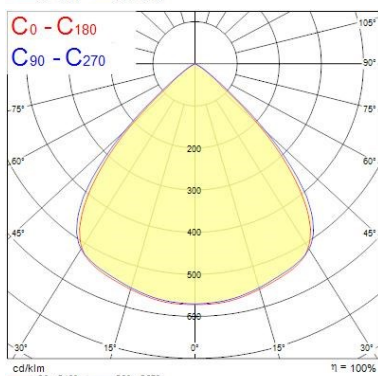

Start Highbay START Highbay IP65 1-10V 26000lm 865 WB 0039352

TECHNICAL DRAWINGS