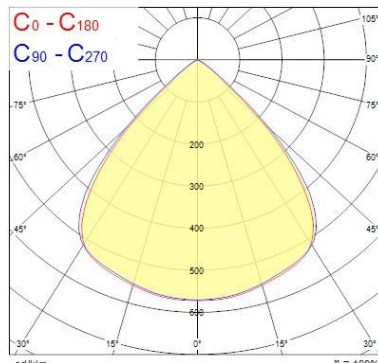

Start Highbay

START Highbay IP65 1-10V 19000lm 865 WB

0039351

Lifetime data

Lifespan L70 B50	54000
Lifespan L70 B20	54000
Lifespan L70 B10	54000
Lifespan L80 B50	54000
Lifespan L80 B20	54000
Lifespan L80 B10	54000
Lifespan L90 B50	54000
Lifespan L90 B20	54000
Lifespan L90 B10	50000

Physical data

Housing colour	Black
IP rating	IP65
IK rating	IK08
Diffuser finish	Transparent
Diffuser material	PC Polycarbonate
Nominal Product Length (mm)	296
Nominal Product Width (mm)	296
Nominal Product Height (mm)	177
Nominal Product Diameter (mm)	296
Weight (kg)	3.4

Packaging

Single packaging type	Carton
Product EAN number	5410288393513
Packaging single length / height (cm)	36.0
Packaging single width (cm)	36.0
Packaging single depth (cm)	17.7
DUN14 (outer)	05410288393513
Units per outer package	1
Packaging outer length / height (cm)	36.0
Packaging outer width (cm)	36.0
Packaging outer depth (cm)	17.7

Safety data

Optimal operating condition (°C)	-30-50

PHOTOMETRY

Start Highbay

START Highbay IP65 1-10V 19000lm 865 WB
0039351