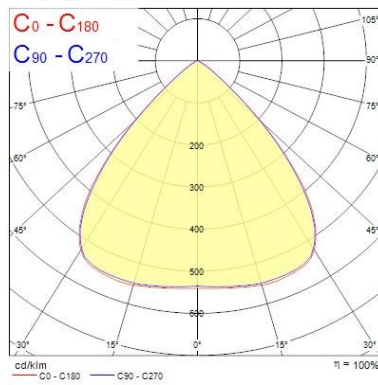

Start Highbay

START Highbay IP65 1-10V 19000lm 865 WB

0039351

Lifetime data

Lifespan L70 B50	54000
Lifespan L70 B20	54000
Lifespan L70 B10	54000
Lifespan L80 B50	54000
Lifespan L80 B20	54000
Lifespan L80 B10	54000
Lifespan L90 B50	54000
Lifespan L90 B20	54000
Lifespan L90 B10	50000

Physical data

Housing colour	Black
IP rating	IP65
IK rating	IK08
Diffuser finish	Transparent
Diffuser material	PC Polycarbonate
Nominal Product Length (mm)	296
Nominal Product Width (mm)	296
Nominal Product Height (mm)	177
Nominal Product Diameter (mm)	296
Weight (kg)	3.4

Packaging

Single packaging type	Carton
Product EAN number	5410288393513
Packaging single length / height (cm)	36.0
Packaging single width (cm)	36.0
Packaging single depth (cm)	17.7
DUN14 (outer)	05410288393513
Units per outer package	1
Packaging outer length / height (cm)	36.0
Packaging outer width (cm)	36.0
Packaging outer depth (cm)	17.7

Safety data

Optimal operating condition (°C)	-30-50

PHOTOMETRY

Start Highbay

START Highbay IP65 1-10V 19000lm 865 WB
0039351