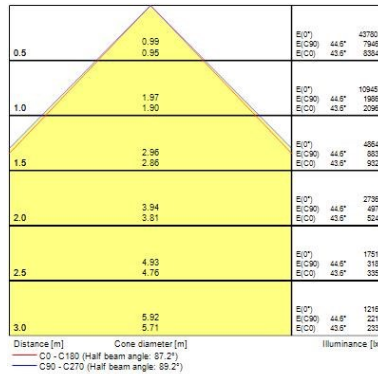

Start Highbay

START Highbay IP65 1-10V 19000lm 865 WB

0039351

Lifetime data

Lifespan L70 B50	54000
Lifespan L70 B20	54000
Lifespan L70 B10	54000
Lifespan L80 B50	54000
Lifespan L80 B20	54000
Lifespan L80 B10	54000
Lifespan L90 B50	54000
Lifespan L90 B20	54000
Lifespan L90 B10	50000

Physical data

Housing colour	Black
IP rating	IP65
IK rating	IK08
Diffuser finish	Transparent
Diffuser material	PC Polycarbonate
Nominal Product Length (mm)	296
Nominal Product Width (mm)	296
Nominal Product Height (mm)	177
Nominal Product Diameter (mm)	296
Weight (kg)	3.4

Packaging

Single packaging type	Carton
Product EAN number	5410288393513
Packaging single length / height (cm)	36.0
Packaging single width (cm)	36.0
Packaging single depth (cm)	17.7
DUN14 (outer)	05410288393513
Units per outer package	1
Packaging outer length / height (cm)	36.0
Packaging outer width (cm)	36.0
Packaging outer depth (cm)	17.7

Safety data

Optimal operating condition (°C)	-30-50

PHOTOMETRY

Start Highbay

START Highbay IP65 1-10V 19000lm 865 WB
0039351