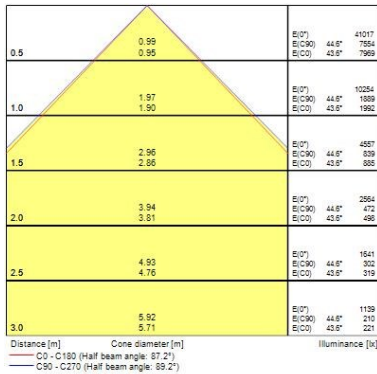

Start Highbay

START Highbay IP65 1-10V 19000lm 865 WB

0039351

Lifetime data

Lifespan L70 B50	54000
Lifespan L70 B20	54000
Lifespan L70 B10	54000
Lifespan L80 B50	54000
Lifespan L80 B20	54000
Lifespan L80 B10	54000
Lifespan L90 B50	54000
Lifespan L90 B20	54000
Lifespan L90 B10	50000

Physical data

Housing colour	Black
IP rating	IP65
IK rating	IK08
Diffuser finish	Transparent
Diffuser material	PC Polycarbonate
Nominal Product Length (mm)	296
Nominal Product Width (mm)	296
Nominal Product Height (mm)	177
Nominal Product Diameter (mm)	296
Weight (kg)	3.4

Packaging

Single packaging type	Carton
Product EAN number	5410288393513
Packaging single length / height (cm)	36.0
Packaging single width (cm)	36.0
Packaging single depth (cm)	17.7
DUN14 (outer)	05410288393513
Units per outer package	1
Packaging outer length / height (cm)	36.0
Packaging outer width (cm)	36.0
Packaging outer depth (cm)	17.7

Safety data

Optimal operating condition (°C)	-30-50

PHOTOMETRY

Start Highbay

START Highbay IP65 1-10V 19000lm 865 WB
0039351