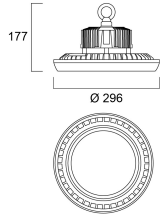

Start Highbay

START Highbay IP65 1-10V 19000lm 865 WB
0039351

TECHNICAL DRAWINGS

SYLVANIA 0039351

This luminaire contains built-in LED lamps

A++
A+
A
B
C
D
E

} LED

The lamps cannot be changed in the luminaire.

874/2012