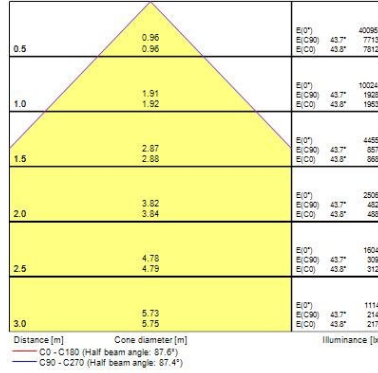

Start Highbay

START Highbay IP65 1-10V 19000lm 865 WB

0039351

Lifetime data

Lifespan L70 B50	54000
Lifespan L70 B20	54000
Lifespan L70 B10	54000
Lifespan L80 B50	54000
Lifespan L80 B20	54000
Lifespan L80 B10	54000
Lifespan L90 B50	54000
Lifespan L90 B20	54000
Lifespan L90 B10	50000

Physical data

Housing colour	Black
IP rating	IP65
IK rating	IK08
Diffuser finish	Transparent
Diffuser material	PC Polycarbonate
Nominal Product Length (mm)	296
Nominal Product Width (mm)	296
Nominal Product Height (mm)	177
Nominal Product Diameter (mm)	296
Weight (kg)	3.4

Packaging

Single packaging type	Carton
Product EAN number	5410288393513
Packaging single length / height (cm)	36.0
Packaging single width (cm)	36.0
Packaging single depth (cm)	17.7
DUN14 (outer)	05410288393513
Units per outer package	1
Packaging outer length / height (cm)	36.0
Packaging outer width (cm)	36.0
Packaging outer depth (cm)	17.7

Safety data

Optimal operating condition (°C)	-30-50

PHOTOMETRY

Start Highbay

START Highbay IP65 1-10V 19000lm 865 WB
0039351