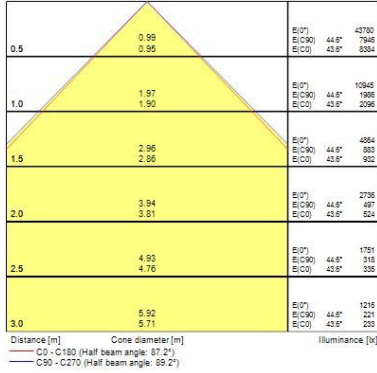

Start Highbay

START Highbay IP65 1-10V 19000lm 865 WB

0039351

Lifetime data

Lifespan L70 B50	54000
Lifespan L70 B20	54000
Lifespan L70 B10	54000
Lifespan L80 B50	54000
Lifespan L80 B20	54000
Lifespan L80 B10	54000
Lifespan L90 B50	54000
Lifespan L90 B20	54000
Lifespan L90 B10	50000

Physical data

Housing colour	Black
IP rating	IP65
IK rating	IK08
Diffuser finish	Transparent
Diffuser material	PC Polycarbonate
Nominal Product Length (mm)	296
Nominal Product Width (mm)	296
Nominal Product Height (mm)	177
Nominal Product Diameter (mm)	296
Weight (kg)	3.4

Packaging

Single packaging type	Carton
Product EAN number	5410288393513
Packaging single length / height (cm)	36.0
Packaging single width (cm)	36.0
Packaging single depth (cm)	17.7
DUN14 (outer)	05410288393513
Units per outer package	1
Packaging outer length / height (cm)	36.0
Packaging outer width (cm)	36.0
Packaging outer depth (cm)	17.7

Safety data

Optimal operating condition (°C)	-30-50

PHOTOMETRY

Start Highbay

START Highbay IP65 1-10V 19000lm 865 WB
0039351