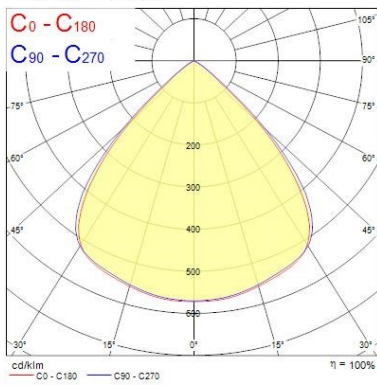

Start Highbay

START Highbay IP65 1-10V 19000lm 865 WB

0039351

Lifetime data

Lifespan L70 B50	54000
Lifespan L70 B20	54000
Lifespan L70 B10	54000
Lifespan L80 B50	54000
Lifespan L80 B20	54000
Lifespan L80 B10	54000
Lifespan L90 B50	54000
Lifespan L90 B20	54000
Lifespan L90 B10	50000

Physical data

Housing colour	Black
IP rating	IP65
IK rating	IK08
Diffuser finish	Transparent
Diffuser material	PC Polycarbonate
Nominal Product Length (mm)	296
Nominal Product Width (mm)	296
Nominal Product Height (mm)	177
Nominal Product Diameter (mm)	296
Weight (kg)	3.4

Packaging

Single packaging type	Carton
Product EAN number	5410288393513
Packaging single length / height (cm)	36.0
Packaging single width (cm)	36.0
Packaging single depth (cm)	17.7
DUN14 (outer)	05410288393513
Units per outer package	1
Packaging outer length / height (cm)	36.0
Packaging outer width (cm)	36.0
Packaging outer depth (cm)	17.7

Safety data

Optimal operating condition (°C)	-30-50

PHOTOMETRY

Start Highbay

START Highbay IP65 1-10V 19000lm 865 WB
0039351