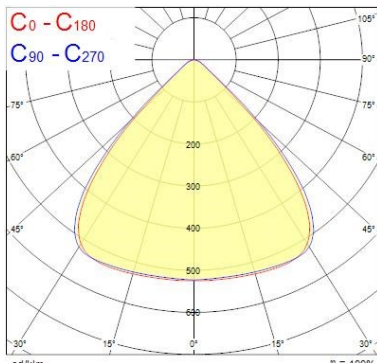

Start Highbay

START Highbay IP65 1-10V 19000lm 865 WB

0039351

Lifetime data

Lifespan L70 B50	54000
Lifespan L70 B20	54000
Lifespan L70 B10	54000
Lifespan L80 B50	54000
Lifespan L80 B20	54000
Lifespan L80 B10	54000
Lifespan L90 B50	54000
Lifespan L90 B20	54000
Lifespan L90 B10	50000

Physical data

Housing colour	Black
IP rating	IP65
IK rating	IK08
Diffuser finish	Transparent
Diffuser material	PC Polycarbonate
Nominal Product Length (mm)	296
Nominal Product Width (mm)	296
Nominal Product Height (mm)	177
Nominal Product Diameter (mm)	296
Weight (kg)	3.4

Packaging

Single packaging type	Carton
Product EAN number	5410288393513
Packaging single length / height (cm)	36.0
Packaging single width (cm)	36.0
Packaging single depth (cm)	17.7
DUN14 (outer)	05410288393513
Units per outer package	1
Packaging outer length / height (cm)	36.0
Packaging outer width (cm)	36.0
Packaging outer depth (cm)	17.7

Safety data

Optimal operating condition (°C)	-30-50

PHOTOMETRY

Start Highbay

START Highbay IP65 1-10V 19000lm 865 WB
0039351