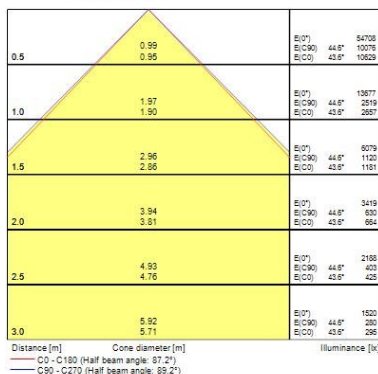

Start Highbay

START Highbay IP65 1-10V 26000lm 840 WB

0039349

Lifespan L70 B20	54000
Lifespan L70 B10	54000
Lifespan L80 B50	54000
Lifespan L80 B20	54000
Lifespan L80 B10	54000
Lifespan L90 B50	54000
Lifespan L90 B20	54000
Lifespan L90 B10	50000

Physical data

Housing colour	Black
IP rating	IP65
IK rating	IK08
Diffuser finish	Transparent
Diffuser material	PC Polycarbonate
Nominal Product Length (mm)	339
Nominal Product Width (mm)	339
Nominal Product Height (mm)	194
Nominal Product Diameter (mm)	339
Weight (kg)	3.7

Packaging

Single packaging type	Carton
Product EAN number	5410288393490
Packaging single length / height (cm)	40.0
Packaging single width (cm)	40.0
Packaging single depth (cm)	18.7
DUN14 (outer)	05410288393490
Units per outer package	1
Packaging outer length / height (cm)	40.0
Packaging outer width (cm)	40.0
Packaging outer depth (cm)	18.7

Safety data

Optimal operating condition (°C)	-30-50

PHOTOMETRY

Start Highbay START Highbay IP65 1-10V 26000lm 840 WB 0039349