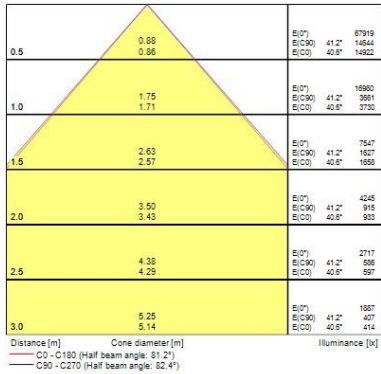

Start Highbay

START Highbay IP65 1-10V 26000lm 840 WB

0039349

Lifespan L70 B20	54000
Lifespan L70 B10	54000
Lifespan L80 B50	54000
Lifespan L80 B20	54000
Lifespan L80 B10	54000
Lifespan L90 B50	54000
Lifespan L90 B20	54000
Lifespan L90 B10	50000

Physical data

Housing colour	Black
IP rating	IP65
IK rating	IK08
Diffuser finish	Transparent
Diffuser material	PC Polycarbonate
Nominal Product Length (mm)	339
Nominal Product Width (mm)	339
Nominal Product Height (mm)	194
Nominal Product Diameter (mm)	339
Weight (kg)	3.7

Packaging

Single packaging type	Carton
Product EAN number	5410288393490
Packaging single length / height (cm)	40.0
Packaging single width (cm)	40.0
Packaging single depth (cm)	18.7
DUN14 (outer)	05410288393490
Units per outer package	1
Packaging outer length / height (cm)	40.0
Packaging outer width (cm)	40.0
Packaging outer depth (cm)	18.7

Safety data

Optimal operating condition (°C)	-30-50

PHOTOMETRY

Start Highbay START Highbay IP65 1-10V 26000lm 840 WB 0039349