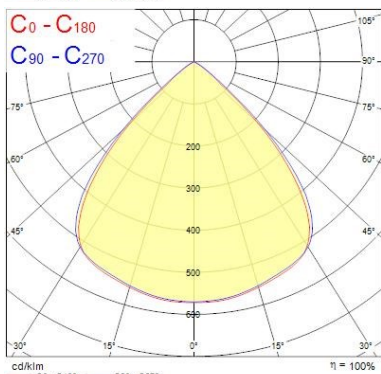

Start Highbay

START Highbay IP65 1-10V 26000lm 840 WB

0039349

Lifespan L70 B20	54000
Lifespan L70 B10	54000
Lifespan L80 B50	54000
Lifespan L80 B20	54000
Lifespan L80 B10	54000
Lifespan L90 B50	54000
Lifespan L90 B20	54000
Lifespan L90 B10	50000

Physical data

Housing colour	Black
IP rating	IP65
IK rating	IK08
Diffuser finish	Transparent
Diffuser material	PC Polycarbonate
Nominal Product Length (mm)	339
Nominal Product Width (mm)	339
Nominal Product Height (mm)	194
Nominal Product Diameter (mm)	339
Weight (kg)	3.7

Packaging

Single packaging type	Carton
Product EAN number	5410288393490
Packaging single length / height (cm)	40.0
Packaging single width (cm)	40.0
Packaging single depth (cm)	18.7
DUN14 (outer)	05410288393490
Units per outer package	1
Packaging outer length / height (cm)	40.0
Packaging outer width (cm)	40.0
Packaging outer depth (cm)	18.7

Safety data

Optimal operating condition (°C)	-30-50

PHOTOMETRY

Start Highbay START Highbay IP65 1-10V 26000lm 840 WB 0039349