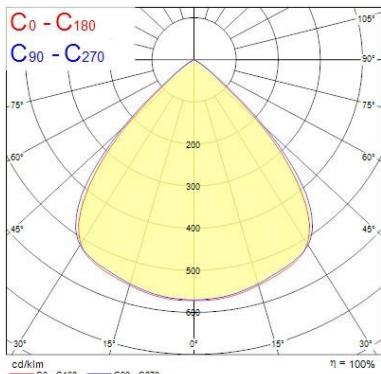

Start Highbay

START Highbay IP65 1-10V 26000lm 840 WB

0039349

Lifespan L70 B20	54000
Lifespan L70 B10	54000
Lifespan L80 B50	54000
Lifespan L80 B20	54000
Lifespan L80 B10	54000
Lifespan L90 B50	54000
Lifespan L90 B20	54000
Lifespan L90 B10	50000

Physical data

Housing colour	Black
IP rating	IP65
IK rating	IK08
Diffuser finish	Transparent
Diffuser material	PC Polycarbonate
Nominal Product Length (mm)	339
Nominal Product Width (mm)	339
Nominal Product Height (mm)	194
Nominal Product Diameter (mm)	339
Weight (kg)	3.7

Packaging

Single packaging type	Carton
Product EAN number	5410288393490
Packaging single length / height (cm)	40.0
Packaging single width (cm)	40.0
Packaging single depth (cm)	18.7
DUN14 (outer)	05410288393490
Units per outer package	1
Packaging outer length / height (cm)	40.0
Packaging outer width (cm)	40.0
Packaging outer depth (cm)	18.7

Safety data

Optimal operating condition (°C)	-30-50

PHOTOMETRY

Start Highbay START Highbay IP65 1-10V 26000lm 840 WB 0039349