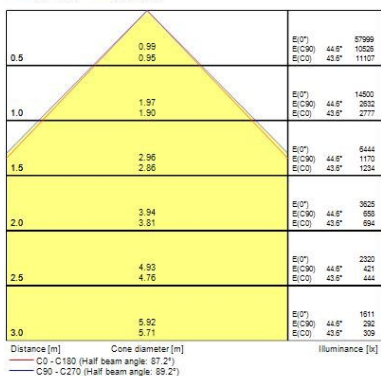

Start Highbay

START Highbay IP65 1-10V 26000lm 840 WB

0039349

Lifespan L70 B20	54000
Lifespan L70 B10	54000
Lifespan L80 B50	54000
Lifespan L80 B20	54000
Lifespan L80 B10	54000
Lifespan L90 B50	54000
Lifespan L90 B20	54000
Lifespan L90 B10	50000

Physical data

Housing colour	Black
IP rating	IP65
IK rating	IK08
Diffuser finish	Transparent
Diffuser material	PC Polycarbonate
Nominal Product Length (mm)	339
Nominal Product Width (mm)	339
Nominal Product Height (mm)	194
Nominal Product Diameter (mm)	339
Weight (kg)	3.7

Packaging

Single packaging type	Carton
Product EAN number	5410288393490
Packaging single length / height (cm)	40.0
Packaging single width (cm)	40.0
Packaging single depth (cm)	18.7
DUN14 (outer)	05410288393490
Units per outer package	1
Packaging outer length / height (cm)	40.0
Packaging outer width (cm)	40.0
Packaging outer depth (cm)	18.7

Safety data

Optimal operating condition (°C)	-30-50

PHOTOMETRY

Start Highbay START Highbay IP65 1-10V 26000lm 840 WB 0039349