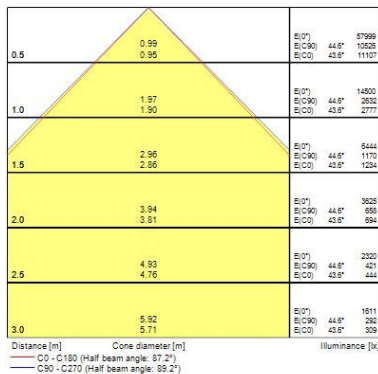

Start Highbay

START Highbay IP65 1-10V 26000lm 840 WB

0039349

Lifespan L70 B20	54000
Lifespan L70 B10	54000
Lifespan L80 B50	54000
Lifespan L80 B20	54000
Lifespan L80 B10	54000
Lifespan L90 B50	54000
Lifespan L90 B20	54000
Lifespan L90 B10	50000

Physical data

Housing colour	Black
IP rating	IP65
IK rating	IK08
Diffuser finish	Transparent
Diffuser material	PC Polycarbonate
Nominal Product Length (mm)	339
Nominal Product Width (mm)	339
Nominal Product Height (mm)	194
Nominal Product Diameter (mm)	339
Weight (kg)	3.7

Packaging

Single packaging type	Carton
Product EAN number	5410288393490
Packaging single length / height (cm)	40.0
Packaging single width (cm)	40.0
Packaging single depth (cm)	18.7
DUN14 (outer)	05410288393490
Units per outer package	1
Packaging outer length / height (cm)	40.0
Packaging outer width (cm)	40.0
Packaging outer depth (cm)	18.7

Safety data

Optimal operating condition (°C)	-30-50

PHOTOMETRY

Start Highbay START Highbay IP65 1-10V 26000lm 840 WB 0039349