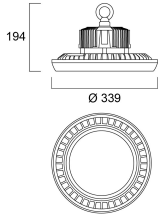

Start Highbay

START Highbay IP65 1-10V 26000lm 840 WB
0039349

TECHNICAL DRAWINGS

SYLVANIA 0039349

This luminaire contains built-in LED lamps

The lamps cannot be changed in the luminaire.

874/2012