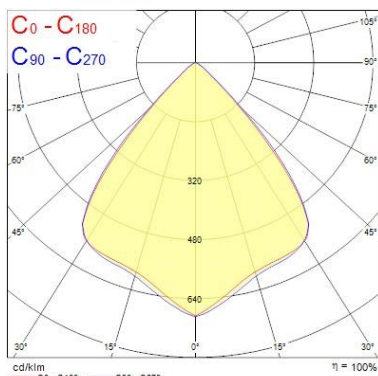

Start Highbay

START Highbay IP65 1-10V 26000lm 840 WB

0039349

Lifespan L70 B20	54000
Lifespan L70 B10	54000
Lifespan L80 B50	54000
Lifespan L80 B20	54000
Lifespan L80 B10	54000
Lifespan L90 B50	54000
Lifespan L90 B20	54000
Lifespan L90 B10	50000

Physical data

Housing colour	Black
IP rating	IP65
IK rating	IK08
Diffuser finish	Transparent
Diffuser material	PC Polycarbonate
Nominal Product Length (mm)	339
Nominal Product Width (mm)	339
Nominal Product Height (mm)	194
Nominal Product Diameter (mm)	339
Weight (kg)	3.7

Packaging

Single packaging type	Carton
Product EAN number	5410288393490
Packaging single length / height (cm)	40.0
Packaging single width (cm)	40.0
Packaging single depth (cm)	18.7
DUN14 (outer)	05410288393490
Units per outer package	1
Packaging outer length / height (cm)	40.0
Packaging outer width (cm)	40.0
Packaging outer depth (cm)	18.7

Safety data

Optimal operating condition (°C)	-30-50

PHOTOMETRY

Start Highbay START Highbay IP65 1-10V 26000lm 840 WB 0039349