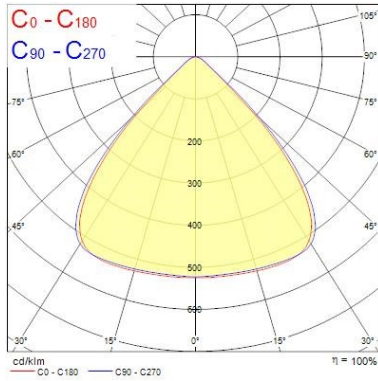

Start Highbay

START Highbay IP65 1-10V 26000lm 840 WB

0039349

Lifespan L70 B20	54000
Lifespan L70 B10	54000
Lifespan L80 B50	54000
Lifespan L80 B20	54000
Lifespan L80 B10	54000
Lifespan L90 B50	54000
Lifespan L90 B20	54000
Lifespan L90 B10	50000

Physical data

Housing colour	Black
IP rating	IP65
IK rating	IK08
Diffuser finish	Transparent
Diffuser material	PC Polycarbonate
Nominal Product Length (mm)	339
Nominal Product Width (mm)	339
Nominal Product Height (mm)	194
Nominal Product Diameter (mm)	339
Weight (kg)	3.7

Packaging

Single packaging type	Carton
Product EAN number	5410288393490
Packaging single length / height (cm)	40.0
Packaging single width (cm)	40.0
Packaging single depth (cm)	18.7
DUN14 (outer)	05410288393490
Units per outer package	1
Packaging outer length / height (cm)	40.0
Packaging outer width (cm)	40.0
Packaging outer depth (cm)	18.7

Safety data

Optimal operating condition (°C)	-30-50

PHOTOMETRY

Start Highbay START Highbay IP65 1-10V 26000lm 840 WB 0039349